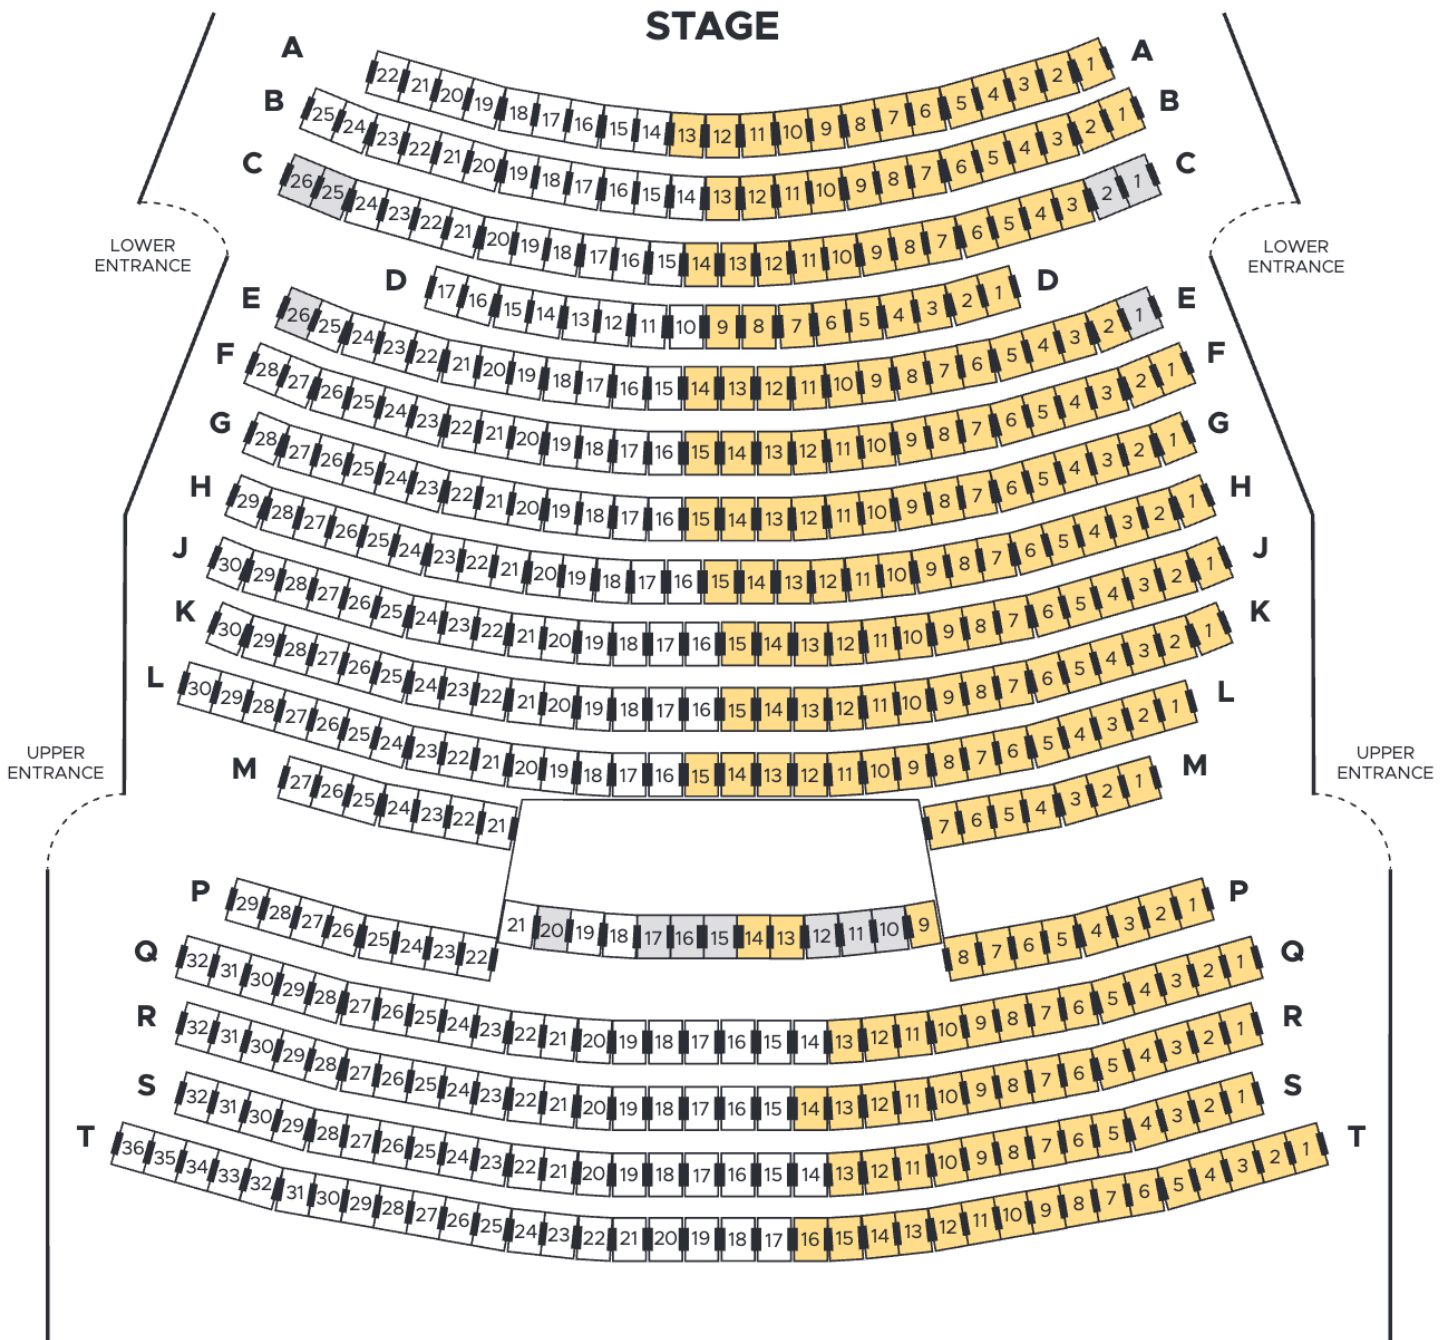

LINCOLN PERFORMANCE HALL

 KEYBOARD VIEW

 NON-KEYBOARD VIEW

 MOVEABLE SEATS